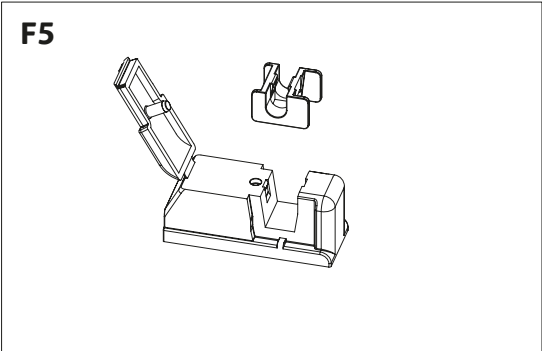

Installation instructions

Pin lock

Installation instructions

Bayonet arm

Installation instructions

Push button

Installation instructions

Side mounting